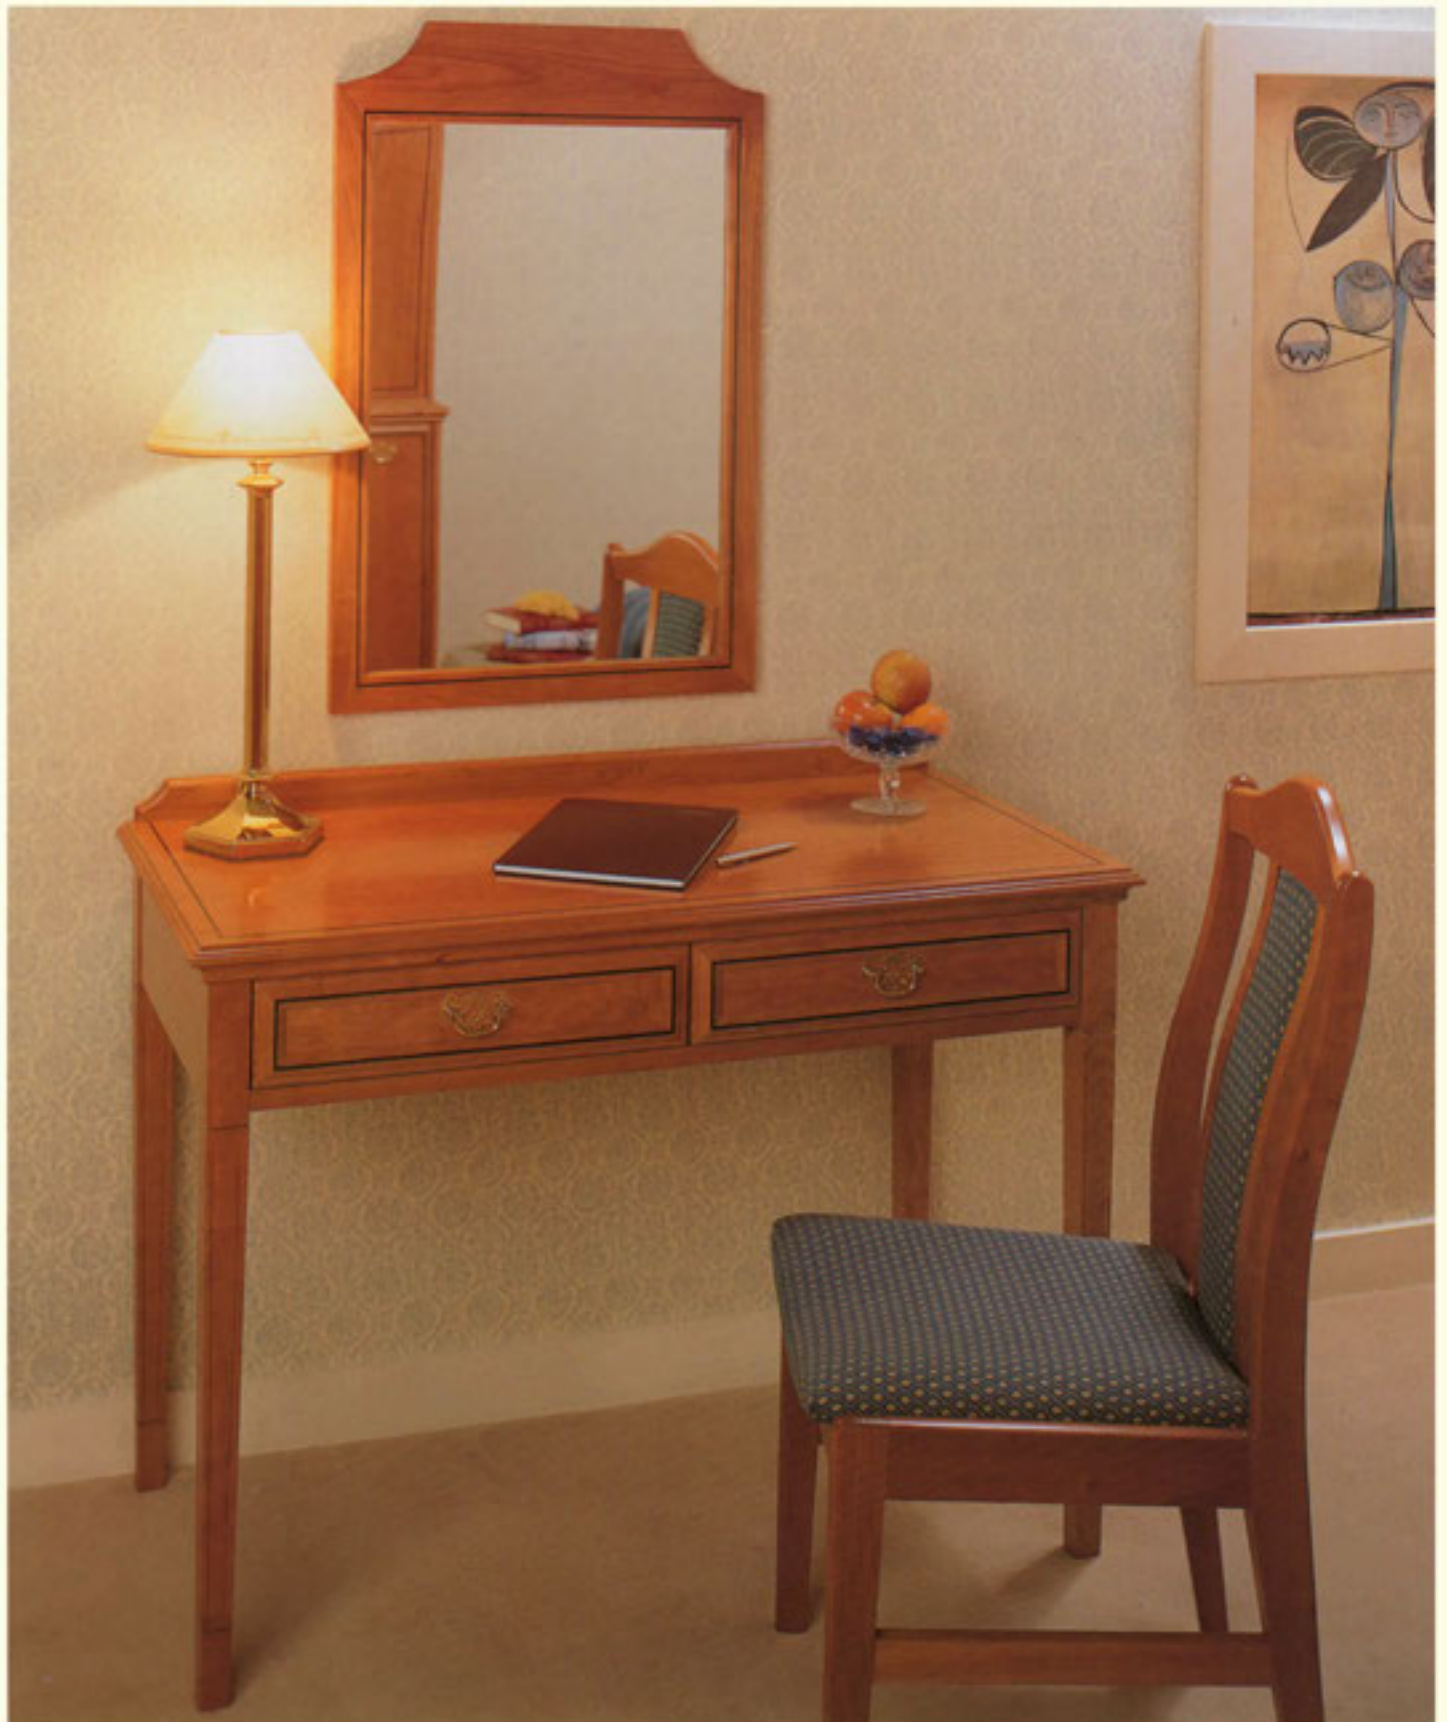

THE
INLAY
RANGE

Hotel BEDROOM
FURNITURE

Apple Interiors Ltd

The Inlay Range

In American Cherry with Black Line Inlay

The Inlay Range presents a richness of shadow and light. It features American Walnut with White Inlay and American Cherry or Oak with Black Inlay.

On all tops and horizontal surfaces the inlay is deeply embedded then machined and polished level for ease of maintenance.

On doors and drawers our designers have produced superb reflective shaped moulding, itself inlaid and mitred.

ITA4 ROUND TABLE

The Inlay Range

In American Cherry with Black Line Inlay

IWT1 WRITING TABLE & IMI1 MIRROR

IAM1 ARMOIRE

IAM1 ARMORIE SHOWING TV & MINIBAR FITTINGS

ILR3 LUGGAGE RACK & IWR3 DOUBLE DOOR WARDROBE