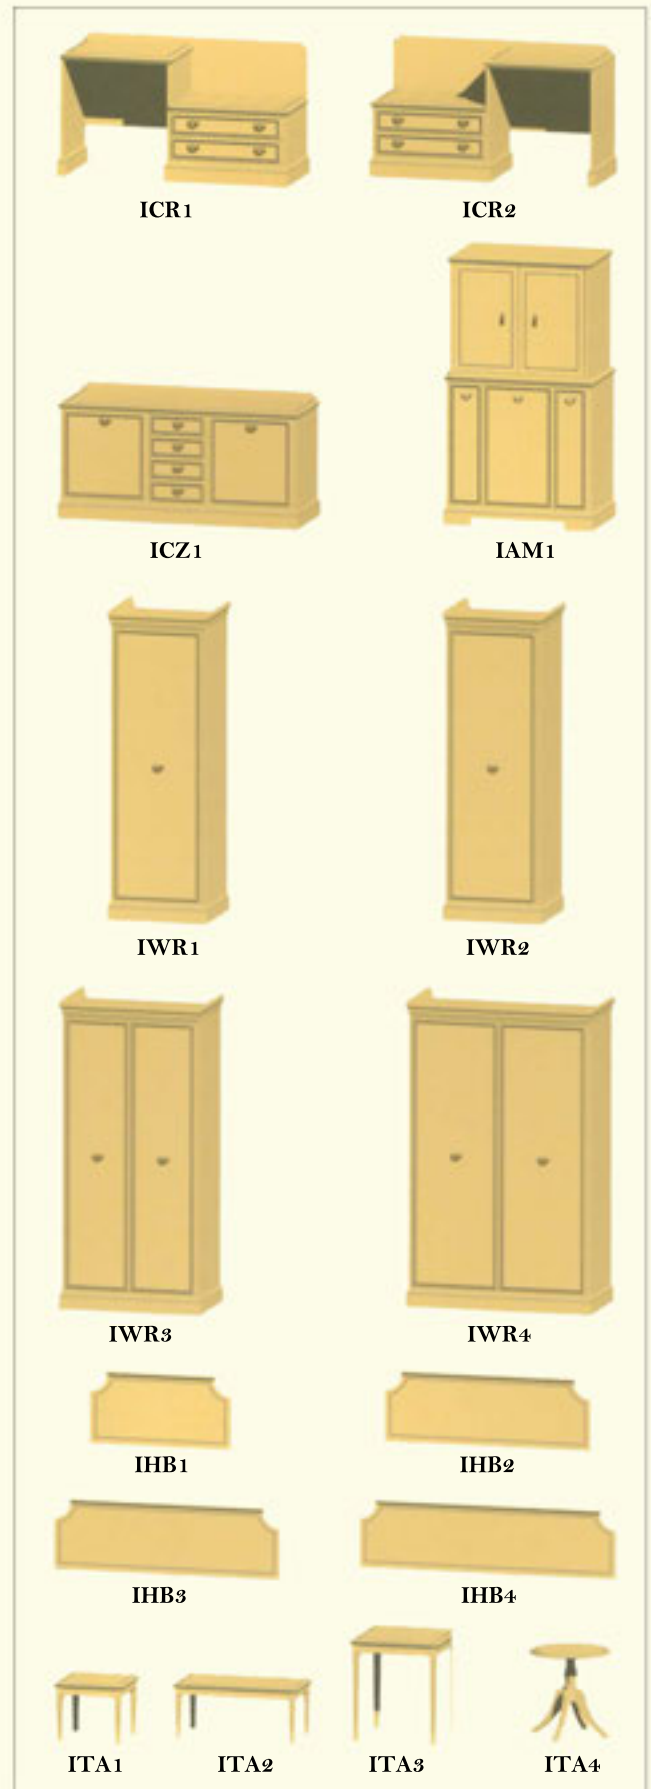

Sales Enquiries Tel : 01953 600777

Email: sales@hotelbedroomfurniture.co.uk

ICR1	COMBINATION DRESSING / LUGGAGE RACK, R/H PEDESTAL	1370W x 509D x 776H
ICR2	COMBINATION DRESSING / LUGGAGE RACK, L/H PEDESTAL	1370W x 509D x 776H
ICZ1	CREDENZA	1542W x 573D x 776H
IAM1	ARMOIRE	960W x 573D x 1685H
IWR1	SINGLE DOOR WARDROBE, L/H HINGED	680W x 583D x 2000H
IWR2	SINGLE DOOR WARDROBE, R/H HINGED	680W x 583D x 2000H
IWR3	DOUBLE DOOR WARDROBE, SMALL	960W x 583D x 2000H
IWR4	DOUBLE DOOR WARDROBE, LARGE	1260W x 583D x 2000H
IHB1	SINGLE HEADBOARD	1000W x 49D x 505H
IHB2	DOUBLE HEADBOARD	1500W x 49D x 505H
IHB3	QUEENSIZE HEADBOARD	1650W x 49D x 505H
IHB4	KINGSIZE HEADBOARD	1950W x 49D x 505H
ITA1	OCCASIONAL TABLE, SQUARE	540W x 540D x 450H
ITA2	OCCASIONAL TABLE, RECTANGULAR	1040W x 540D x 450H
ITA3	BREAKFAST TABLE	640W x 640D x 720H
ITA4	ROUND TABLE	600DIA x 650H

Hotel Bedroom Furniture is a trading name of Apple Interiors Ltd.

We reserve the right to alter furniture specification without prior notice.

All dimensions in millimetres