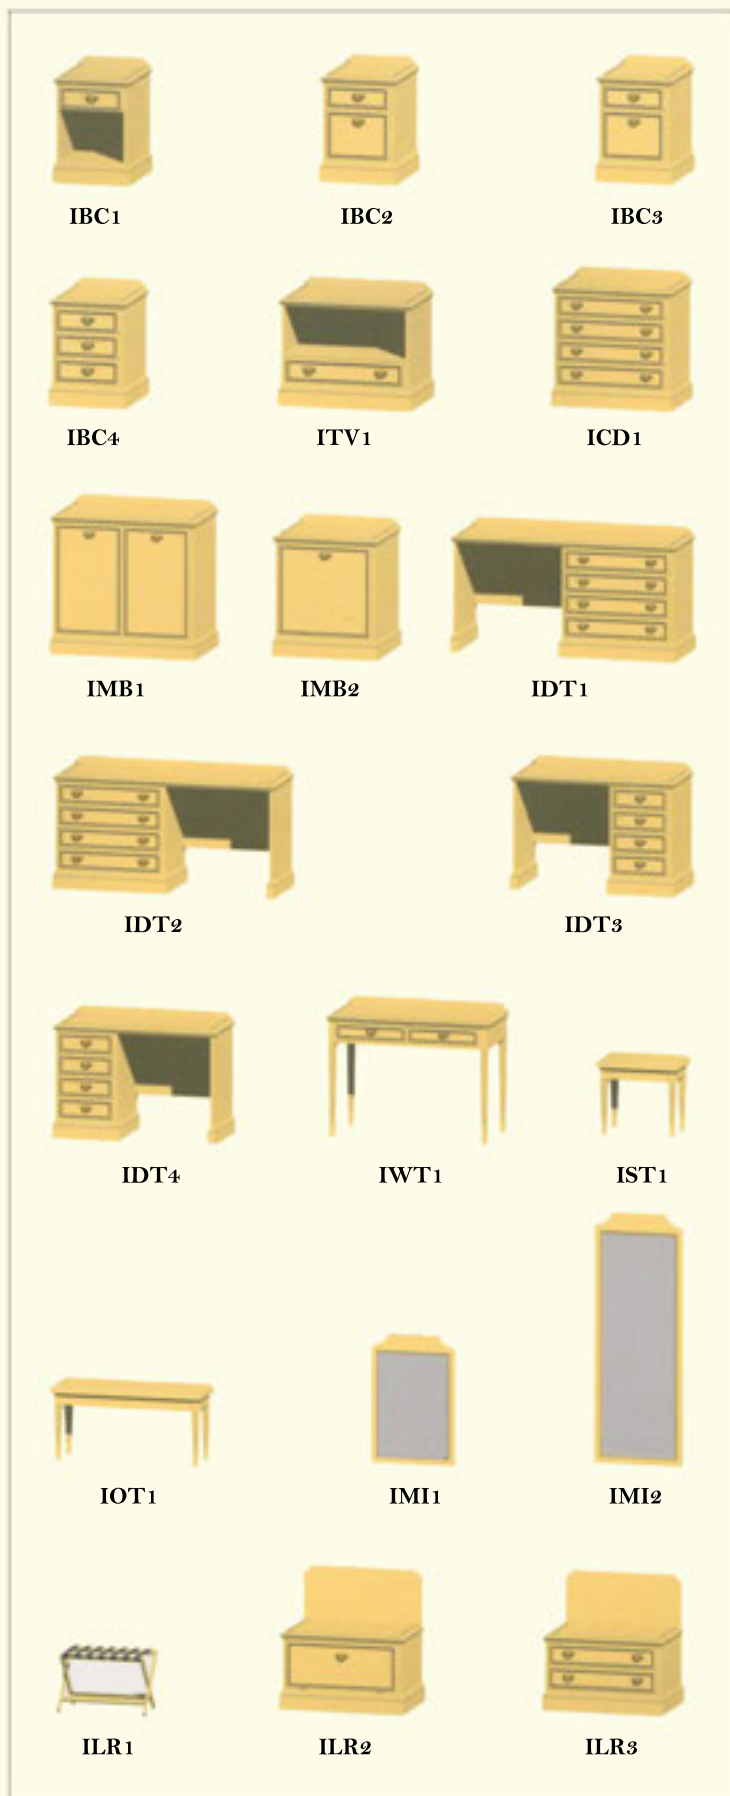

SOLID HARDWOOD PLINTHS &
LIPS ENSURES PROTECTION
FROM DAILY ABUSE

NO RING MARKS

NO STAINS

Sales Enquiries Tel : 01953 600777

Email: sales@hotelbedroomfurniture.co.uk

- | | | |
|-------------|--|----------------------------|
| IBC1 | BEDSIDE CABINET, SINGLE DRAWER
OPEN FRONT | 440W x 509D x 635H |
| IBC2 | BEDSIDE CABINET, SINGLE DRAWER
CUPBOARD, L/H HINGED | 440W x 509D x 635H |
| IBC3 | BEDSIDE CABINET, SINGLE DRAWER
CUPBOARD, R/H HINGED | 440W x 509D x 635H |
| IBC4 | BEDSIDE CABINET, THREE DRAWERS | 440W x 509D x 635H |
| ITV1 | TCMF / TV CABINET | 750W x 509D x 657H |
| ICD1 | CHEST OF DRAWERS | 750W x 509D x 776H |
| IMB1 | MINIBAR CABINET | 940W x 573D x 922H |
| IMB2 | MINIBAR CABINET | 609W x 573D x 776H |
| IDT1 | DRESSING TABLE, LARGE,
R/H PEDESTAL | 1442W x 509D x 776H |
| IDT2 | DRESSING TABLE, LARGE,
L/H PEDESTAL | 1442W x 509D x 776H |
| IDT3 | DRESSING TABLE, SMALL,
R/H PEDESTAL | 1060W x 509D x 776H |
| IDT4 | DRESSING TABLE, SMALL,
L/H PEDESTAL | 1060W x 509D x 776H |
| IWT1 | WRITING TABLE | 1060W x 509D x 823H |
| IST1 | STOOL | 540W x 340D x 500H |
| IOT1 | OTTOMAN | 1000W x 500D x 500H |
| IMI1 | MIRROR SHORT | 544W x 21D x 834H |
| IMI2 | MIRROR LONG | 544W x 21D x 1524H |